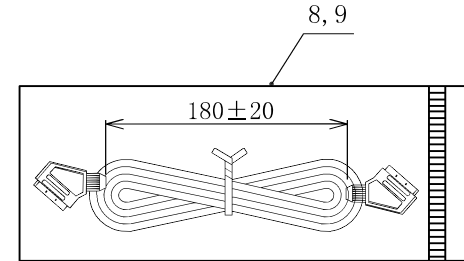

Wire connecting		
A	B	Wire
1	2	Core
2	1	
3	6	
4	4	
5	5	
6	3	
7	7	
8	8	
9	9	
10	10	
11	11	Wire
12	12	
13	13	
14	14	
15	15	
16	16	
17	17	
18	18	
19	20	
20	19	
21	21	Earth

10	Carton	420*300*350mm	1/100	PCS
9	Polybag	350*100mm	1	PCS
8	Tie	L=150mm Black	1	PCS
7	Tube	PVC tube $\varnothing 0.8*30$ mm	2	PCS
6	Pin	SCART Male tab (Iron)	42	PCS
5	Iron shell	SCART Male stainless Iron shell	2	PCS
4	Cap	$\varnothing 7$ Cap	2	PCS
3	Butterfly shell	SCART male butterfly shell	2	PCS
2	Plastic core	21 crimping pins male plastic core	2	PCS
1	Wire	7/0, 10CCS*20C+7/0, 10CCS (earth)+AL ( $\varnothing 8.0$ Black matte)	1500	mm
NO	Name	model/spec/color	Qty	Unit